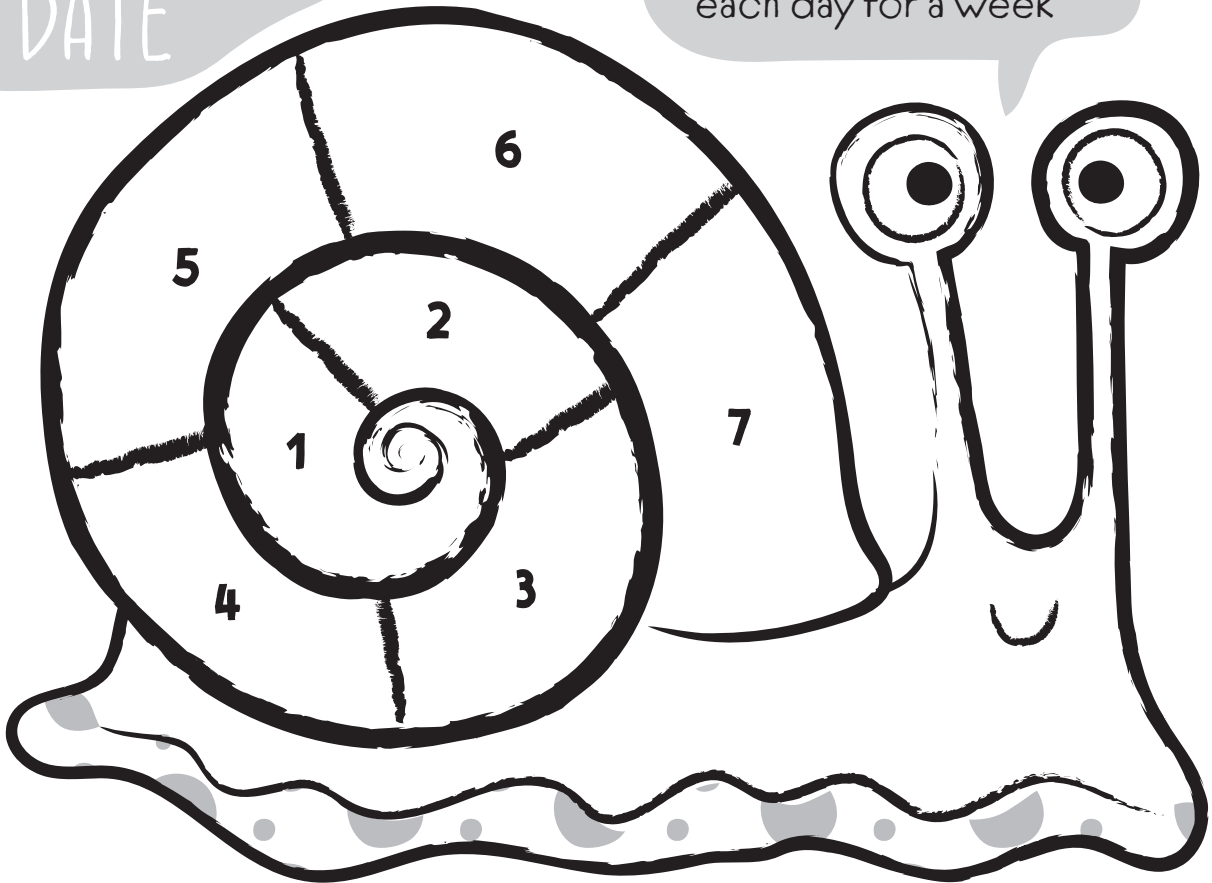

# SEA SNAIL MOOD TRACKER

Started on:

DATE

Colour in one section each day for a week

COLOUR KEY:

<input type="radio"/>	<input type="radio"/>	<input type="radio"/>	<input type="radio"/>	<input type="radio"/>
AWESOME	Good	OK	Not good	AWFUL